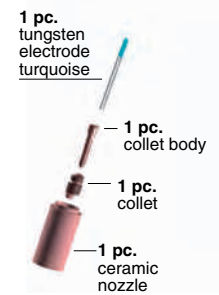

Spare parts kit not included