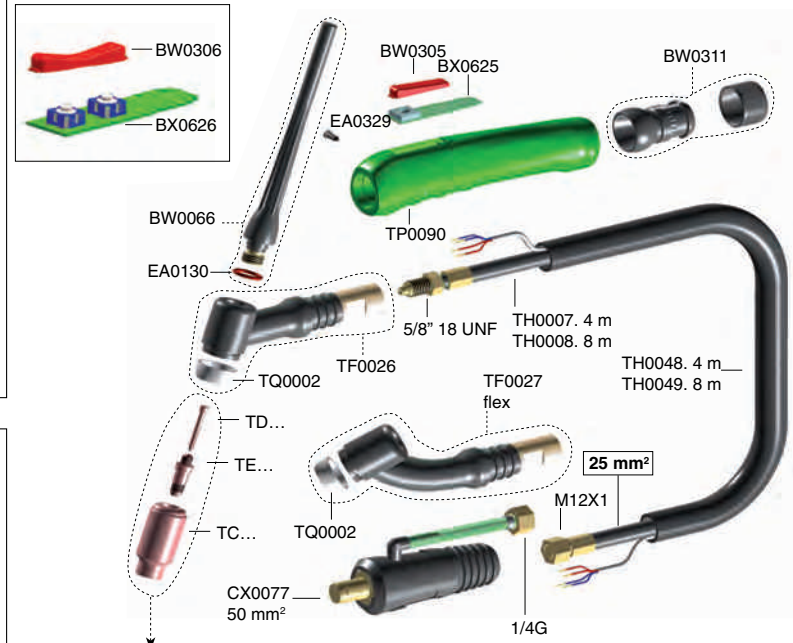

DUAL

Spare parts kit not included

Ø mm	Ø in	CODE
1,6	1/16	TT0103
2,4	3/32	TT0104
3,2	1/8	TT0105

kit stubby Gas Lens

Insulator	Collet	L mm	CODE
TQ0095		30,7	TD0095...
		33	TD0096...

Nozzle	Collet Body	100% Cu
TIG 9/20	BRASS+Cu	TE0095...
TC0041...	TE0096...	TE0096...

kit stubby

Collet	Collet Body
TD0002...	TE0002-00

Nozzle	Code
TIG 9/20	TC0012...

Ø mm	Ø in	CODE
1,0	.040	TD0002-10 (10N25)
1,6	1/16	TD0002-16 (10N23)
2,0	5/64	TD0002-20
2,4	3/32	TD0002-24 (10N24)
3,2	1/8	TD0002-32 (10N25)