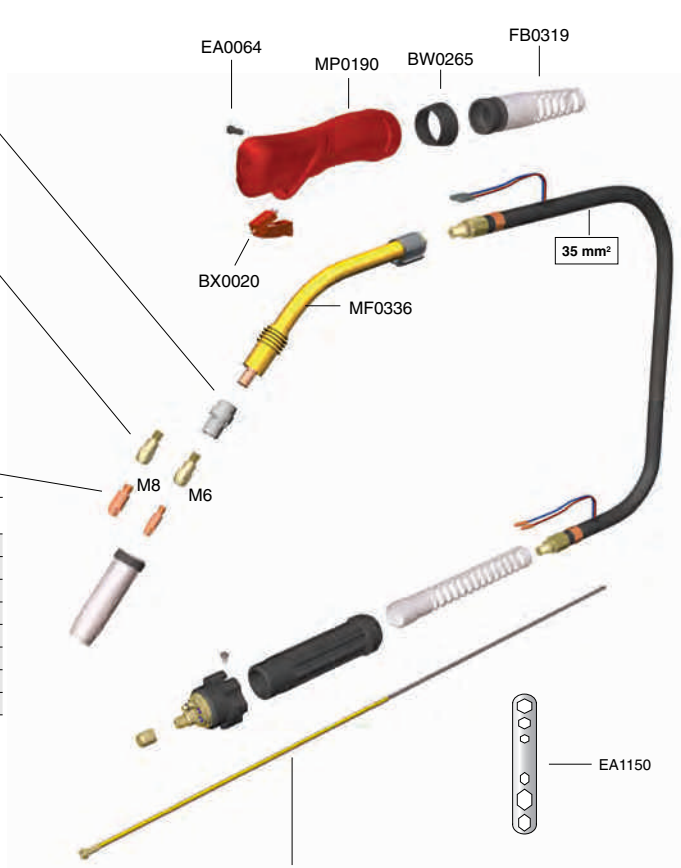

EN 60974-7

ME0017 (014.0261) plastic white	ME0041 (014.0021) plastic black	ME0517 (014.0023) ceramic	ME0417 -
			
32.8	32.8	32.8	32.8

	M6 MD0063-00 (142.0005)		M8 MD0131-00 (142.0011)
	M8 MD0064-00 (142.0020)		M6 MD0132-00 (142.0024)

MC0026 (145.0126)	MC0027 (145.0078)	MC0440 light	MC0527 quick release	MC0540 light quick release	MC0109 -	MC0028 (145.0045)	MC0110 (145.0172)
----------------------	----------------------	------------------------	-------------------------	-------------------------------	-------------	----------------------	----------------------

STANDARD

Wire	yellow color	
1,2 + 1,6 .045" + 1/16"		Steel
	3 m / 10'	GM0540 (124.0041)
	4 m / 12'	GM0541 (124.0042)
	5 m / 16,4'	GM0542 (124.0044)