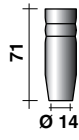

EN 60974-7

Better performances
and protection
for your torch

UT1000157

control leads

- BX0733. 3m
- BX0734. 4m
- BX0735. 5m

wire conduit + gas

- QB0090. 3m
- QB0091. 4m
- QB0092. 5m

water inlet hose

- QB0076. 3m
- QB0077. 4m
- QB0078. 5m

water outlet - power cable

- QA0019. 3m
- QA0020. 4m
- QA0021. 5m

cover

- MQ0205. 3m
- MQ0206. 4m
- MQ0207. 5m

Ø	Cu	Cu for Al	CuCrZr
0,8	MD0300-08	MD0300-58	
0,9	MD0300-09	MD0300-59	
1,0	MD0300-10	MD0300-60	MD0300-80
1,2	MD0300-12	MD0300-62	MD0300-82
1,4	MD0300-14		MD0300-84
1,6	MD0300-16	MD0300-66	MD0300-86

**ME0140
brass**

MC0008	MC0009	MC0129	MC0128	MC0010
--------	--------	--------	--------	--------

STANDARD

(REF.)

Wire 1,2 ± 1,6 .045" ± 1/16"	yellow color	
		Steel
3 m / 10'		GM0540 (124.0041)
4 m / 12'		GM0541 (124.0042)
5 m / 16,4'		GM0542 (124.0044)