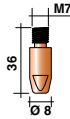

EN 60974-7

Better performances
and protection
for your torch

UT1000157

control leads

- BX0733. 3m
- BX0734. 4m
- BX0735. 5m

wire conduit + gas

- QB0090. 3m
- QB0091. 4m
- QB0092. 5m

water inlet hose

- QB0076. 3m
- QB0077. 4m
- QB0078. 5m

water outlet - power cable

- QA0019. 3m
- QA0020. 4m
- QA0021. 5m

cover

- MQ0205. 3m
- MQ0206. 4m
- MQ0207. 5m

Ø	Cu	Cu for Al	CuCrZr
0,8	MD0300-08	MD0300-58	
0,9	MD0300-09	MD0300-59	
1,0	MD0300-10	MD0300-60	MD0300-80
1,2	MD0300-12	MD0300-62	MD0300-82
1,4	MD0300-14		MD0300-84
1,6	MD0300-16	MD0300-66	MD0300-86