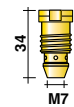

EN 60974-7

Better performances
and protection
for your torch

UT1000157

control leads

- BX0733. 3m
- BX0734. 4m
- BX0735. 5m

wire conduit + gas

- QB0090. 3m
- QB0091. 4m
- QB0092. 5m

water inlet hose

- QB0076. 3m
- QB0077. 4m
- QB0078. 5m

water outlet - power cable

- QA0019. 3m
- QA0020. 4m
- QA0021. 5m

cover

- MQ0205. 3m
- MQ0206. 4m
- MQ0207. 5m

Ø	Cu	Cu for Al	CuCrZr
0,8	MD0300-08	MD0300-58	
0,9	MD0300-09	MD0300-59	
1,0	MD0300-10	MD0300-60	MD0300-80
1,2	MD0300-12	MD0300-62	MD0300-82
1,4	MD0300-14		MD0300-84
1,6	MD0300-16	MD0300-66	MD0300-86

**ME0140
brass**

MC0008	MC0009	MC0129	MC0128	MC0010
--------	--------	--------	--------	--------

STANDARD

(REF.)

Wire 1,2 ± 1,6 .045" ± 1/16"	yellow color	
		Steel
3 m / 10'		GM0540 (124.0041)
4 m / 12'		GM0541 (124.0042)
5 m / 16,4'		GM0542 (124.0044)