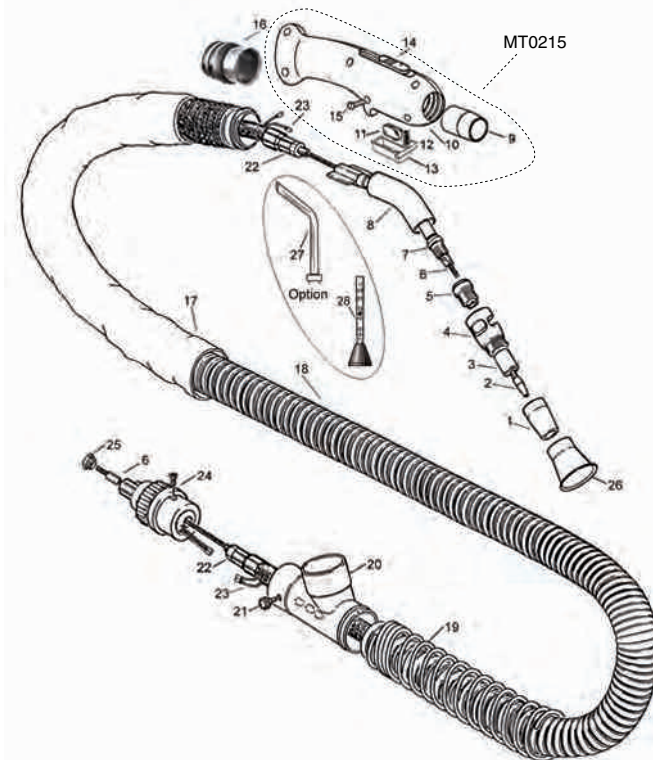

TURBOPLUS T 150A

CODE	↔	EURO
MA1469	3 m	EURO
MA1470	4 m	EURO
MA1471	5 m	EURO

POS	CODE	REF
3	MQ0350	Ø 14
4	FB0692	
5	MQ0351	
7	MF0340	
8	FB0680	
9	BW0590	
-	MT0215	Handle kit
10	MP0210	
11	BX0021	
12	EA1270	
13	BW0591	
14	BW0592	
15	EA1271	
16	FB0690	
17	MQ0188	Protection hose 1.40m Ø 40mm
17	ASP1502540	Protection hose 2.50m Ø 40mm
17	ASP1503540	Protection hose 3.50m Ø 40mm
17	ASP1504540	Protection hose 4.50m Ø 40mm
18	ASP1652540	2,5m without ring fitting
18	MQ0190	3,5m without ring fitting
18	ASP1654540	4,5m without ring fitting
19	ASP1700051	Metallic spring for hose Ø 50-40mm
20	ASP1940350	Ø 50mm
21	ASP2100000	
22	ASP2202715	Coaxial cable 2.70m 15mm²
22	ASP2203715	Coaxial cable 3.70m 15mm²
22	ASP2204715	Coaxial cable 4.70m 15mm²
23	ASP2303000	Control cable 3m with connectors
23	ASP2304000	Control cable 4m with connectors
23	ASP2305000	Control cable 5m with connectors
24	ASP2410250	
25	FA0290	
26	FB0685	ASP2602500
27	EA1272	ASP3300003
28	EA1273	ASP3800000

②

Ø	Cu	Cu for Al	CuCrZr
0,6	MD0008-06		MD0009-76
0,8	MD0008-08	MD0008-58	MD0009-78
0,9	MD0008-09		
1,0	MD0008-10	MD0008-60	MD0009-80
1,2	MD0008-12	MD0008-62	MD0009-82

⑥

Wire 0,6 + 1,0	blue		graphite	
	m	Steel	m	
	3.3	ASP1018810	3.3	ASP1003310
	4.3	GM0450	4.3	GM0466
5.3	GM0451	5.3	GM0467	