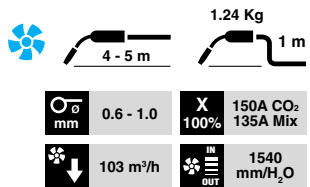

TURBOPLUS T 150A

CODE	↔	EURO
MA1469	3 m	EURO
MA1470	4 m	EURO
MA1471	5 m	EURO

POS	CODE	REF
3	MQ0350	Ø 14
4	FB0692	
5	MQ0351	
7	MF0340	
8	FB0680	
9	BW0590	
-	MT0215	Handle kit
10	MP0210	
11	BX0021	
12	EA1270	
13	BW0591	
14	BW0592	
15	EA1271	
16	FB0690	
17	MQ0188	Protection hose 1.40m Ø 40mm
17	ASP1502540	Protection hose 2.50m Ø 40mm
17	ASP1503540	Protection hose 3.50m Ø 40mm
17	ASP1504540	Protection hose 4.50m Ø 40mm
18	ASP1652540	2,5m without ring fitting
18	MQ0190	3,5m without ring fitting
18	ASP1654540	4,5m without ring fitting
19	ASP1700051	Metallic spring for hose Ø 50-40mm
20	ASP1940350	Ø 50mm
21	ASP2100000	
22	ASP2202715	Coaxial cable 2.70m 15mm²
22	ASP2203715	Coaxial cable 3.70m 15mm²
22	ASP2204715	Coaxial cable 4.70m 15mm²
23	ASP2303000	Control cable 3m with connectors
23	ASP2304000	Control cable 4m with connectors
23	ASP2305000	Control cable 5m with connectors
24	ASP2410250	
25	FA0290	
26	FB0685	ASP2602500
27	EA1272	ASP3300003
28	EA1273	ASP3800000

②

Ø	Cu	Cu for Al	CuCrZr
0,6	MD0008-06		MD0009-76
0,8	MD0008-08	MD0008-58	MD0009-78
0,9	MD0008-09		
1,0	MD0008-10	MD0008-60	MD0009-80
1,2	MD0008-12	MD0008-62	MD0009-82

⑥

Wire 0,6 + 1,0	blue		graphite	
	m	Steel	m	
	3.3	ASP1018810	3.3	ASP1003310
	4.3	GM0450	4.3	GM0466
5.3	GM0451	5.3	GM0467	