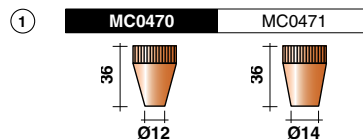

TURBOPLUS T 150A

CODE	↔	EURO
MA1469	3 m	EURO
MA1470	4 m	EURO
MA1471	5 m	EURO

POS	CODE	REF
3	MQ0350	Ø 14
4	FB0692	
5	MQ0351	
7	MF0340	
8	FB0680	
9	BW0590	
-	MT0215	Handle kit
10	MP0210	
11	BX0021	
12	EA1270	
13	BW0591	
14	BW0592	
15	EA1271	
16	FB0690	
17	MQ0188	Protection hose 1.40m Ø 40mm
17	ASP1502540	Protection hose 2.50m Ø 40mm
17	ASP1503540	Protection hose 3.50m Ø 40mm
17	ASP1504540	Protection hose 4.50m Ø 40mm
18	ASP1652540	2,5m without ring fitting
18	MQ0190	3,5m without ring fitting
18	ASP1654540	4,5m without ring fitting
19	ASP1700051	Metallic spring for hose Ø 50-40mm
20	ASP1940350	Ø 50mm
21	ASP2100000	
22	ASP2202715	Coaxial cable 2.70m 15mm²
22	ASP2203715	Coaxial cable 3.70m 15mm²
22	ASP2204715	Coaxial cable 4.70m 15mm²
23	ASP2303000	Control cable 3m with connectors
23	ASP2304000	Control cable 4m with connectors
23	ASP2305000	Control cable 5m with connectors
24	ASP2410250	
25	FA0290	
26	FB0685	ASP2602500
27	EA1272	ASP3300003
28	EA1273	ASP3800000

②

Ø	Cu	Cu for Al	CuCrZr
0,6	MD0008-06		MD0009-76
0,8	MD0008-08	MD0008-58	MD0009-78
0,9	MD0008-09		
1,0	MD0008-10	MD0008-60	MD0009-80
1,2	MD0008-12	MD0008-62	MD0009-82

⑥

Wire 0,6 + 1,0	blue		graphite	
	m	Steel	m	
	3.3	ASP1018810	3.3	ASP1003310
	4.3	GM0450	4.3	GM0466
5.3	GM0451	5.3	GM0467	