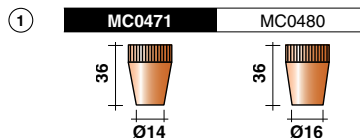

# TURBOPLUS T 250A

0.8 - 1.0 mm

100% 250A CO<sub>2</sub> 225A Mix

103 m<sup>3</sup>/h

1540 mm/H<sub>2</sub>O

CODE	↔	EURO
MA1472	3 m	EURO
MA1473	4 m	EURO
MA1474	5 m	EURO

EN 60974-7

POS	CODE	REF
3	<b>MQ0350</b>	Ø 14
3	<b>MQ0352</b>	Ø 16
4	<b>FB0692</b>	
5	<b>MQ0351</b>	
7	<b>MF0340</b>	
8	<b>FB0680</b>	
9	<b>BW0590</b>	
-	<b>MT0215</b>	Handle kit
10	<b>MP0210</b>	
11	<b>BX0021</b>	
12	<b>EA1270</b>	
13	<b>BW0591</b>	
14	<b>BW0592</b>	
15	<b>EA1271</b>	
16	<b>FB0690</b>	
17	<b>MQ0188</b>	ASP1501440 Protection hose 1.40m Ø 40mm
17		ASP1502540 Protection hose 2.50m Ø 40mm
17		ASP1503540 Protection hose 3.50m Ø 40mm
17		ASP1504540 Protection hose 4.50m Ø 40mm
18		ASP1652540 2,5m without ring fitting
18	<b>MQ0190</b>	3,5m without ring fitting
18		ASP1654540 4,5m without ring fitting
19		ASP1700051 Metallic spring for hose Ø 50-40mm
20		ASP1940350 Ø 50mm
21		ASP2100000
22		ASP2202725 Coaxial cable 2.70m 15mm <sup>2</sup>
22		ASP2203725 Coaxial cable 3.70m 15mm <sup>2</sup>
22		ASP2204725 Coaxial cable 4.70m 15mm <sup>2</sup>
23		ASP2303000 Control cable 3m with connectors
23		ASP2304000 Control cable 4m with connectors
23		ASP2305000 Control cable 5m with connectors
24		ASP24100250
25	<b>FA0290</b>	
26	<b>FB0685</b>	ASP2602500
27	<b>EA1272</b>	ASP3300003
28	<b>EA1273</b>	ASP3800000

②

Ø	Cu	Cu for Al	CuCrZr
0,6	MD0009-06		MD0009-76
0,8	MD0009-08	MD0009-58	MD0009-78
0,9	MD0009-09		
1,0	<b>MD0009-10</b>	MD0009-60	MD0009-80
1,2	MD0009-12	MD0009-62	MD0009-82
1,4	MD0009-14		MD0009-84
1,6	MD0009-16	MD0009-66	MD0009-86

⑥

Wire 0.8 ± 1.0	blue		graphite	
	m	Steel	m	
	3.3	<b>ASP1013310</b>	3.3	ASP1003310
	4.3	<b>GM0450</b>	4.3	GM0466
5.3	<b>GM0451</b>	5.3	GM0467	

STANDARD