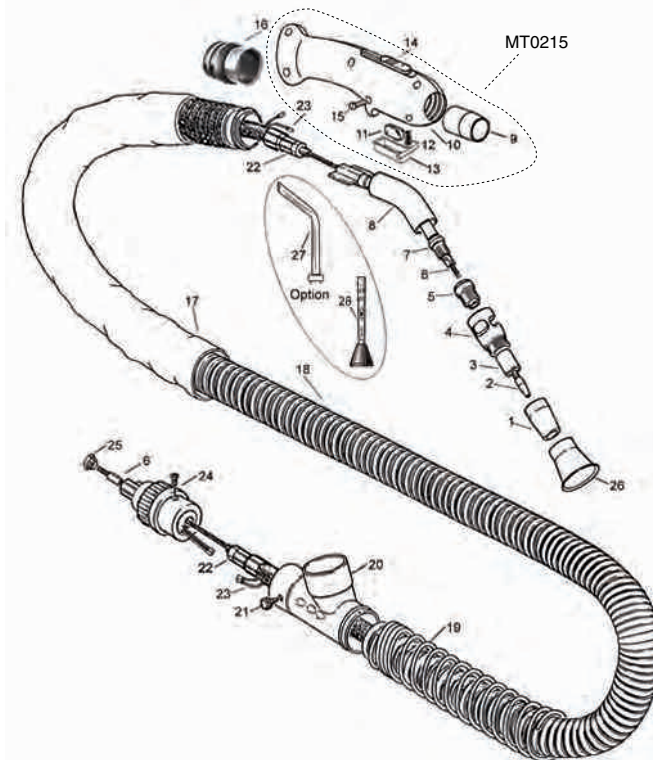

# TURBOPLUS T 250A

0.8 - 1.0 mm

100% 250A CO<sub>2</sub> 225A Mix

103 m<sup>3</sup>/h

1540 mm/H<sub>2</sub>O

CODE	↔	EURO
MA1472	3 m	EURO
MA1473	4 m	EURO
MA1474	5 m	EURO

EN 60974-7

POS	CODE	REF
3	<b>MQ0350</b>	Ø 14
3	<b>MQ0352</b>	Ø 16
4	<b>FB0692</b>	
5	<b>MQ0351</b>	
7	<b>MF0340</b>	
8	<b>FB0680</b>	
9	<b>BW0590</b>	
-	<b>MT0215</b>	Handle kit
10	<b>MP0210</b>	
11	<b>BX0021</b>	
12	<b>EA1270</b>	
13	<b>BW0591</b>	
14	<b>BW0592</b>	
15	<b>EA1271</b>	
16	<b>FB0690</b>	
17	<b>MQ0188</b>	ASP1501440 Protection hose 1.40m Ø 40mm
17		ASP1502540 Protection hose 2.50m Ø 40mm
17		ASP1503540 Protection hose 3.50m Ø 40mm
17		ASP1504540 Protection hose 4.50m Ø 40mm
18		ASP1652540 2,5m without ring fitting
18	<b>MQ0190</b>	3,5m without ring fitting
18		ASP1654540 4,5m without ring fitting
19		ASP1700051 Metallic spring for hose Ø 50-40mm
20		ASP1940350 Ø 50mm
21		ASP2100000
22		ASP2202725 Coaxial cable 2.70m 15mm <sup>2</sup>
22		ASP2203725 Coaxial cable 3.70m 15mm <sup>2</sup>
22		ASP2204725 Coaxial cable 4.70m 15mm <sup>2</sup>
23		ASP2303000 Control cable 3m with connectors
23		ASP2304000 Control cable 4m with connectors
23		ASP2305000 Control cable 5m with connectors
24		ASP24100250
25	<b>FA0290</b>	
26	<b>FB0685</b>	ASP2602500
27	<b>EA1272</b>	ASP3300003
28	<b>EA1273</b>	ASP3800000

②

Ø	Cu	Cu for Al	CuCrZr
0,6	MD0009-06		MD0009-76
0,8	MD0009-08	MD0009-58	MD0009-78
0,9	MD0009-09		
1,0	<b>MD0009-10</b>	MD0009-60	MD0009-80
1,2	MD0009-12	MD0009-62	MD0009-82
1,4	MD0009-14		MD0009-84
1,6	MD0009-16	MD0009-66	MD0009-86

⑥

Wire 0.8 ± 1.0	blue		graphite	
	m	Steel	m	
	3.3	<b>ASP1013310</b>	3.3	ASP1003310
	4.3	<b>GM0450</b>	4.3	GM0466
5.3	<b>GM0451</b>	5.3	GM0467	

STANDARD