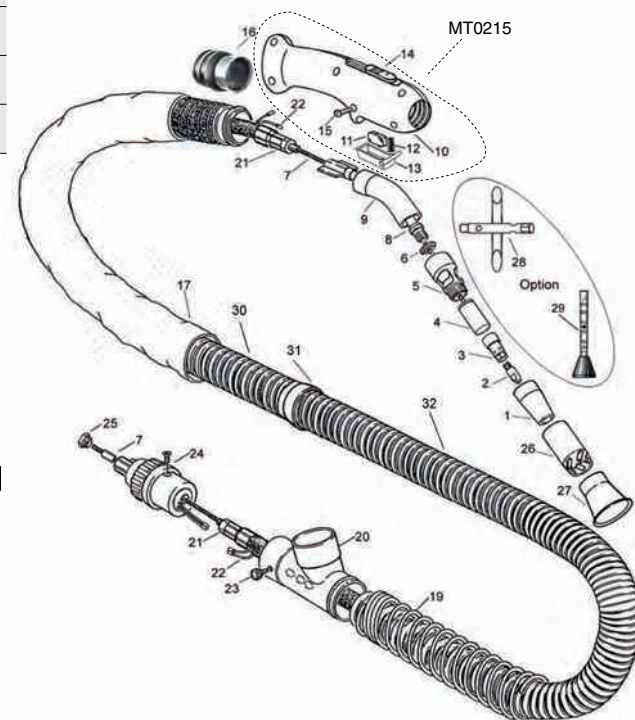

# TURBOPLUS T 350A

1.0 - 1.2 mm  
 X 60% 350A CO<sub>2</sub>  
 310A Mix

120 m<sup>3</sup>/h  
 IN 1385 mm/H<sub>2</sub>O  
 OUT

CODE	↔	IS
MA1478	3 m	EURO
MA1479	4 m	EURO
MA1480	5 m	EURO

EN 60974-7

POS	CODE	REF
3	ME0442	
4	MQ0355	
5	FB0694	
6	MQ0356	
8	MF0343	
9	FB0681	
-	MT0215	Handle kit
10	MP0210	
11	BX0021	
12	EA1270	
13	BW0591	
14	BW0592	
15	EA1271	
16	FB0690	
17	MQ0188	Protection hose 1.40m Ø 40
17	ASP1503540	Protection hose 3.50m Ø 40
17	ASP1504540	Protection hose 4.50m Ø 40
19	ASP1700050	Metalic spring for hose Ø 50-50
20	ASP1940350	Ø 50mm
21	ASP2212735	Coaxial cable 2.70m 35mm²
21	ASP2213735	Coaxial cable 3.70m 35mm²
21	ASP2214735	Coaxial cable 4.70m 35mm²
22	ASP2303000	Control cable 3m with connectors
22	ASP2304000	Control cable 4m with connectors
22	ASP2305000	Control cable 5m with connectors
23	ASP2100000	
24	ASP2410250	
25	FA0290	
26	FB0686	ASP2613500
27	FB0687	ASP4102000
28	EA1274	ASP3300002
29	EA1273	ASP3800000

POS	CODE	REF
30	ASP1651440	Torch hose 1,4M Ø 40mm without ring fitting
31	ASP3700800	Connection hose Ø 50/40mm
32	ASP1651150	Hose 1,1m without ring fitting Ø 50mm
32	ASP1652150	Hose 2,1m without ring fitting Ø 50mm
32	ASP1653150	Hose 3,1m without ring fitting Ø 50mm

②

Ø	Cu	Cu for Al	CuCrZr
0,8	MD0005-08	MD0005-58	MD0005-78
0,9	MD0005-09	MD0005-59	
1,0	MD0005-10	MD0005-60	MD0005-80
1,2	MD0005-12	MD0005-62	<b>MD0005-82</b>
1,4	MD0005-14		MD0005-84
1,6	MD0005-16	MD0005-66	MD0005-86
2,0	MD0005-20	MD0005-70	
2,4	MD0005-24	MD0005-74	

①

MC0473	MC0474	<b>MC0475</b>
		

⑦

Wire 1,0 + 1,2	red	
	m	Steel
	3.6	<b>GM0452</b>
	4.6	<b>GM0453</b>
5.6	<b>GM0454</b>	

Wire 1,2 + 1,6	graphite	
	m	
	3.1	ASP1003116
	4.1	GM0462
5.1	GM0463	

**STANDARD**