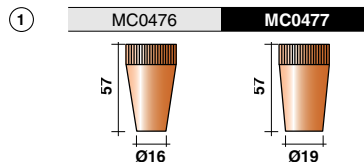

POS	CODE	REF
29	FA0290	ASP2500307
30	FB0688	ASP2614000
31	FB0182	ASP2604001
32	EA1274	ASP3300002
33	EA1273	ASP3800000
34		ASP1651440 Torch hose 1,4M Ø 40mm without ring fitting
35		ASP3700800 Connection hose Ø 50/40mm
36		ASP1651450 Hose 1,4m without ring fitting Ø 50mm
36		ASP1652450 Hose 2,4m without ring fitting Ø 50mm
36		ASP1653450 Hose 3,4m without ring fitting Ø 50mm

Ø	Cu	Cu for Al	CuCrZr
0,8	MD0005-08	MD0005-58	MD0005-78
0,9	MD0005-09	MD0005-59	
1,0	MD0005-10	MD0005-60	MD0005-80
1,2	MD0005-12	MD0005-62	MD0005-82
1,4	MD0005-14		MD0005-84
1,6	MD0005-16	MD0005-66	MD0005-86
2,0	MD0005-20	MD0005-70	
2,4	MD0005-24	MD0005-74