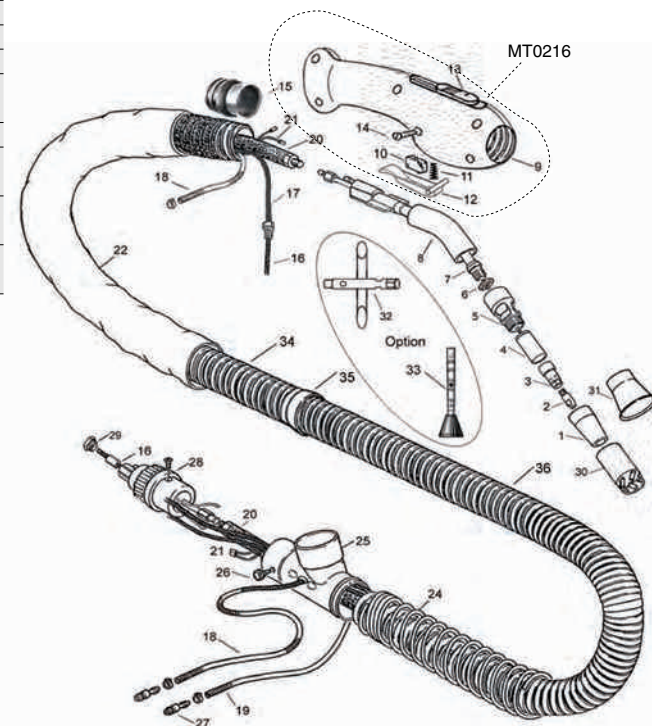

## TURBOPLUS TR 450A

CODE	↔	EURO
MB0913	3,3 m	EURO
MB0914	4,3 m	EURO
MB0915	5,3 m	EURO

EN 60974-7

POS	CODE	REF
3	ME0444	
4	MQ0357	
5	FB0696	
6	FB0179	
7	MG0241	Torch body without separate gaz
8	FB0683	
-	MT0216	Handle kit
9	MP0211	
10	BX0021	
11	EA1270	
12	BW0593	
13	BW0592	
14	EA1271	
15	FB0690	
17	ASP2293001	Antispark cable 3m
17	ASP2294001	Antispark cable 4m
17	ASP2295001	Antispark cable 5m
18	ASP2273000	Inlet water tube 3m
18	ASP2274000	Inlet water tube 4m
18	ASP2275000	Inlet water tube 5m
19	ASP2270600	Outlet water tube 0.60m
20	ASP2263035	Cooled coaxial torch cable 3m
20	ASP2264035	Cooled coaxial torch cable 4m
20	ASP2265035	Cooled coaxial torch cable 5m
21	ASP2303000	Control cable 3m with connectors
21	ASP2304000	Control cable 4m with connectors
21	ASP2305000	Control cable 5m with connectors
22	MQ0188	ASP1501440 Smoke hose protection 1,40m Ø 40mm
22		ASP1502540 Smoke hose protection 2,50m Ø 40mm
22		ASP1503540 Smoke hose protection 3,50m Ø 40mm
22		ASP1504540 Smoke hose protection 4,50m Ø 40mm
24	ASP1700051	Metallic spring for hose Ø 50-50
25	ASP1940250	Ø 50mm
26	ASP2100000	
27	ASP3000000	
28	AR0180	Euro connector cooled without hose gas

POS	CODE	REF
29	FA0290	ASP2500307
30	FB0688	ASP2614000
31	FB0182	ASP2604001
32	EA1274	ASP3300002
33	EA1273	ASP3800000
34		ASP1651440 Torch hose 1,4M Ø 40mm without ring fitting
35		ASP3700800 Connection hose Ø 50/40mm
36		ASP1651450 Hose 1,4m without ring fitting Ø 50mm
36		ASP1652450 Hose 2,4m without ring fitting Ø 50mm
36		ASP1653450 Hose 3,4m without ring fitting Ø 50mm

**ASP1113550**  
 OLD TORCH BODY, SEPARATE GAZ  
**ASP2420340**  
 OLD EURO CONNECTION, SEPARATE GAZ

⑬

Wire 1,0 ± 1,2	red	
	m	Steel
	3.6	<b>GM0452</b>
	4.6	<b>GM0453</b>
5.6	<b>GM0454</b>	

Wire 1,2 ± 1,6	black	
	m	
	3.6	GM0455
	4.6	GM0456
5.6	GM0457	

Wire 1,2 ± 1,6	graphite	
	m	
	3.5	GM0461
	4.5	GM0464
5.5	GM0465	

**STANDARD**