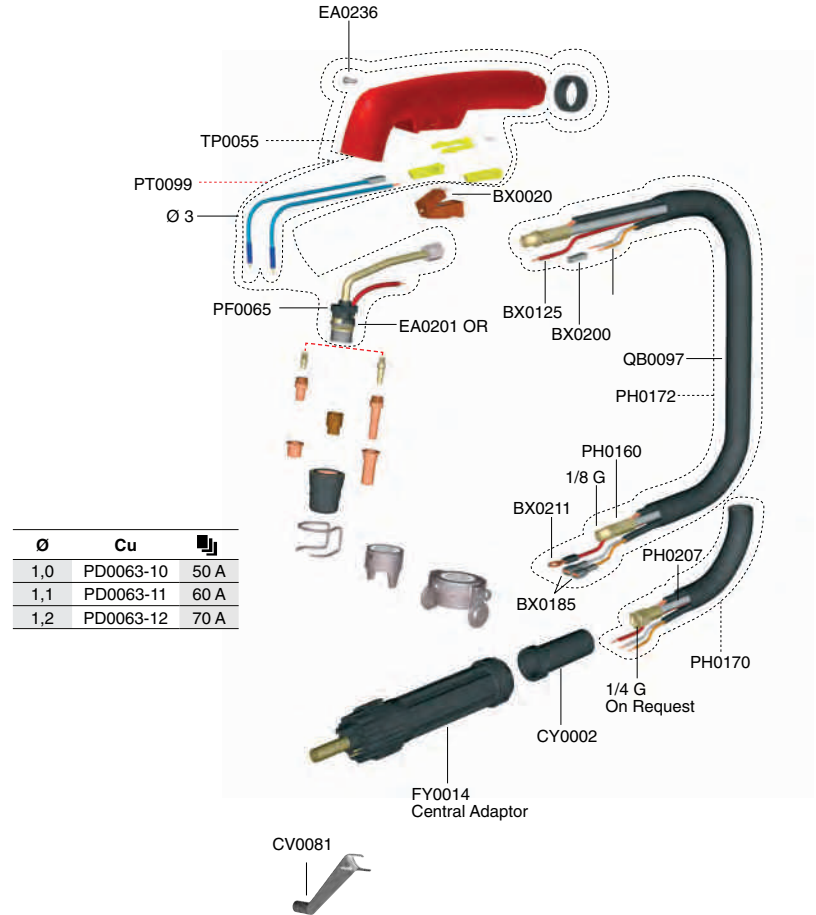

ERGOCUT CB 70

0.6 Kg

MF 6 m 1 m

V peak	500	5 bar	170 l/min
X 60%	70 A	X 100% 50 A	18±24 mm

CODE	↔	⚡
PA1320	6 m	1/8 G
PA1322	6 m	Central Adaptor

STANDARD