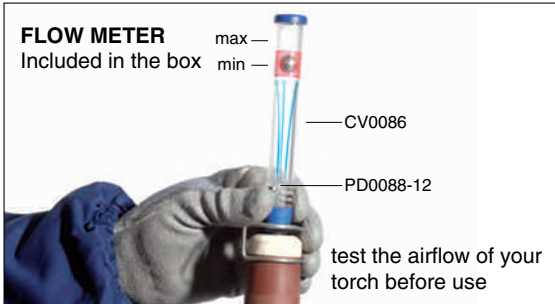

ERGOCUT CB 70

0.6 Kg

MF 6 m 1 m

V peak	500	5 bar	170 l/min
X 60%	70 A	X 100% 50 A	18±24 mm

CODE	↔	⚡
PA1320	6 m	1/8 G
PA1322	6 m	Central Adaptor

STANDARD