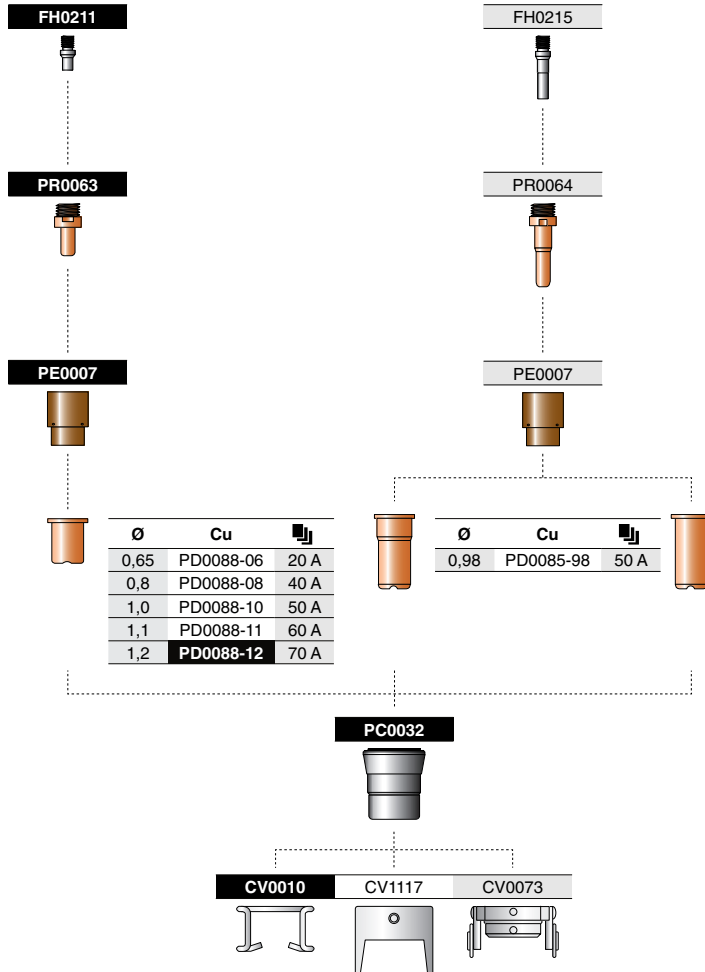

ERGOCUT CB 70

0.6 Kg

MF 6 m 1 m

V peak	500	5 bar	170 l/min
X 60%	70 A	X 100% 50 A	18±24 mm

CODE	↔	⚡
PA1320	6 m	1/8 G
PA1322	6 m	Central Adaptor

STANDARD